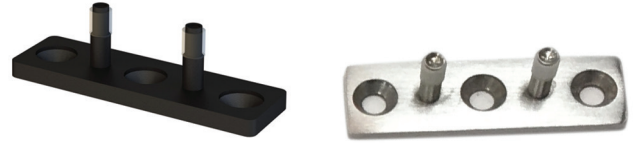

Doormerica

Sliding Barn Door Floor Guides

PREMFLGUIDE02 BLK/GRY
POM Material, Floor Mounted Internal Guide

PREMFLGUIDE03 BLK/SS
Black or Stainless Steel Floor Mounted Guide

PREMFLGUIDE04 DB/SS
Dark Bronze or Stainless Steel Floor Mounted Internal Guide

PREMFLGUIDE07
POM Material, U Shaped Floor Mounted Guide

PREMFLGUIDE09 - 1-3/8" Only
Steel Wall Mounted Channel Guide

PREMFLGUIDE12 BLK/GRY
Black or Gray POM Material, Wall Mount Floor Guide

PREMFLGUIDE17 DB/SS
Dark Bronze or Stainless Steel Bracket/POM Guide,
Wall Mounted Internal Guide

PREMFLGUIDE18 DB/SS
Dark Bronze or Stainless Steel Wall Mounted Internal Guide

Stocked Product

Item	Finish
PREMFLGUIDE02	Black
PREMFLGUIDE02	Gray
PREMFLGUIDE03	Stainless Steel
PREMFLGUIDE03	Black
PREMFLGUIDE04	Dark Bronze
PREMFLGUIDE04	Stainless Steel
PREMFLGUIDE07	Black
PREMFLGUIDE09	Dark Bronze
PREMFLGUIDE12	Black
PREMFLGUIDE12	Gray
PREMFLGUIDE17	Dark Bronze
PREMFLGUIDE17	Stainless Steel
PREMFLGUIDE18	Dark Bronze
PREMFLGUIDE18	Stainless Steel